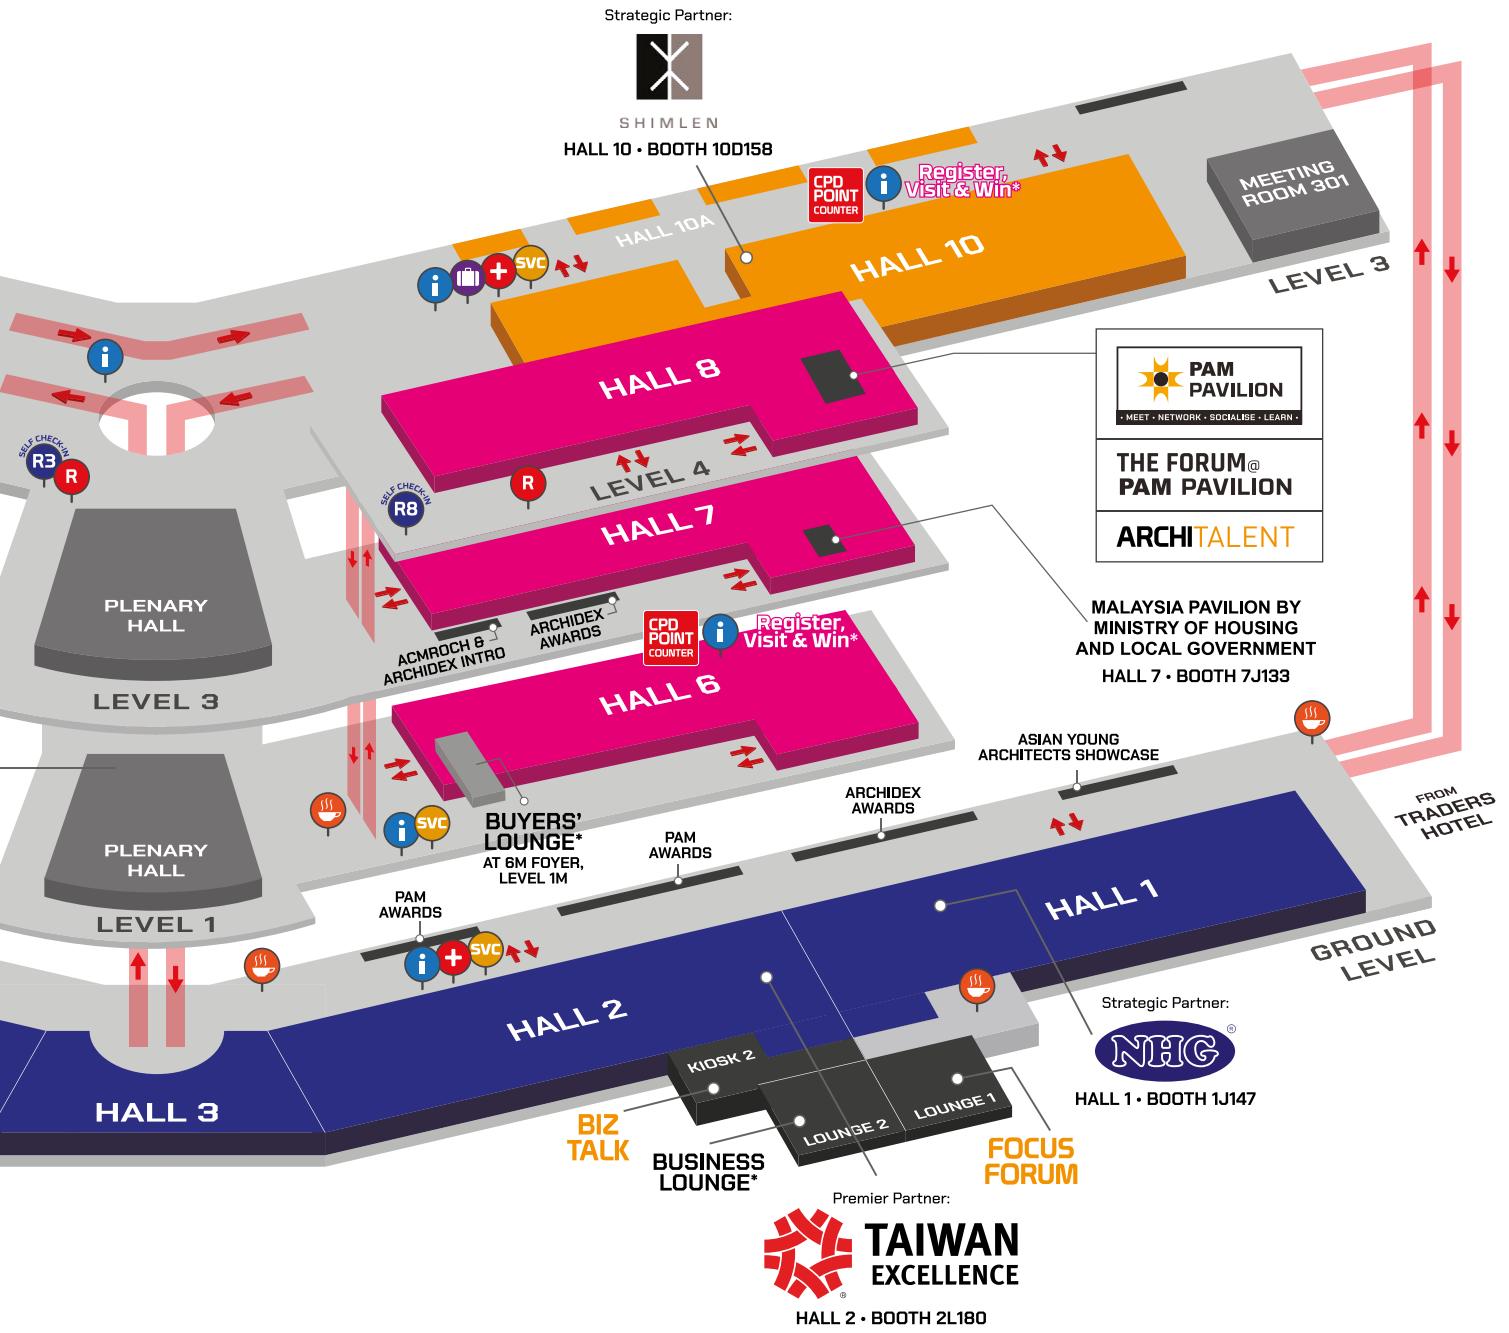

3 > 6

JULY 2024
10AM - 7PM

KLCC

KL CONVENTION
CENTRE, MALAYSIA

HALL 8	• BAVARIA PAVILION • BUILDING INFORMATION MODELLING (BIM) • INTELLIGENT BUILDING SYSTEMS & TECHNOLOGY • WINDOW, DOOR & FACADE	Prime Booth: CHIEFWAY SMART GLASS - WORLD CLASS HALL 8 • BOOTH 8E054
HALL 9	• INTERIOR • LIGHTINGS	Prime Booth: QUEL INTERNATIONAL HALL 9 • BOOTH 9A021
HALL 10	• FLOOR & WALL	Prime Booth: maico Where Imagination Comes To Life HALL 10 • BOOTH 10A127

LEGENDS:

	INFO POINT		CAFÉ
	VISITOR REGISTRATION COUNTER		PARAMEDIC
	SELF CHECK-IN COUNTER		TRAVEL DESK
			PRAYER ROOM
	EXHIBITION SERVICE COUNTER		

Look for these Stickers for Booth Navigation

ROW	ARCHIDEX
A	<table border="0" style="font-size: 0.8em;"> <tr> <td>HALL</td> <td>ROW</td> <td>BOOTH NO.</td> </tr> <tr> <td style="font-size: 2em; text-align: center;">1</td> <td style="font-size: 2em; text-align: center;">A</td> <td style="font-size: 2em; text-align: center;">123</td> </tr> </table>

*Exclusive entry for exhibitors and Red Tag visitors only.