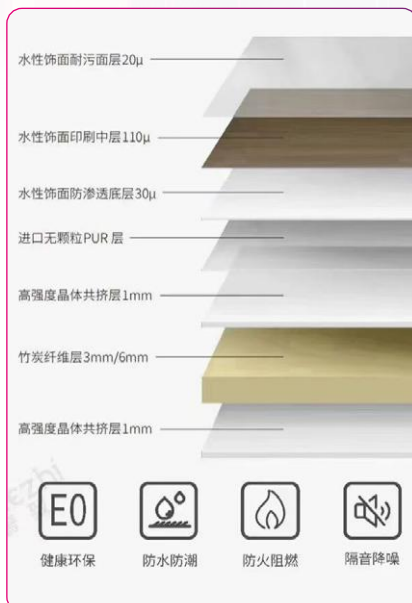

Quiet, Cool and Natural – Bamboo Wallboards Are the New Must-Have

The future of eco-friendly walls is here, and it's made from bamboo! Get hold of invisible joints that create a seamless look for cooler, quieter space. Thanks to exceptional heat preservation, you can design rooms that are 6 degrees cooler while its 24db sound insulation, makes it quieter too. Bamboo is a dream material for the eco-conscious builder and it installs quickly with minimal dust residue. Premier Chanel's ISO 9001:2015 certified bamboo wallboards are formaldehyde-free, grows quickly, and requires minimal processing, making it a win for the planet.