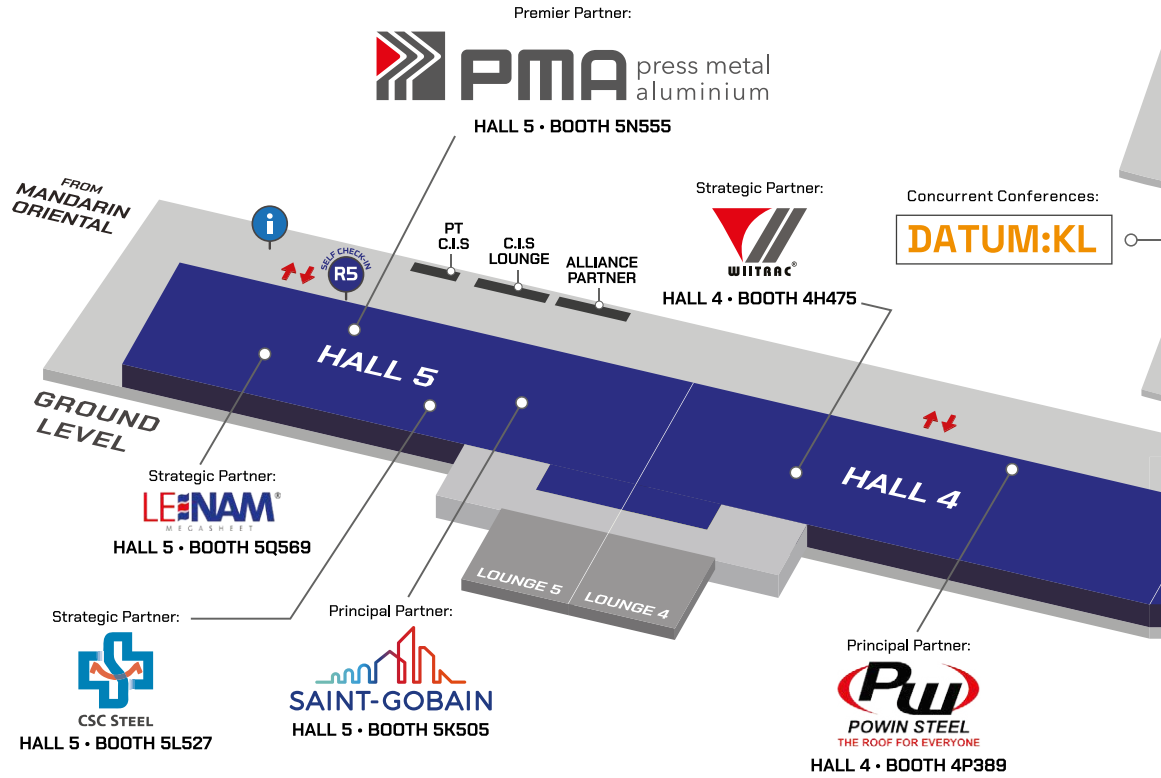

HALL LAYOUT

KUALA LUMPUR CONVENTION CENTRE

EXHIBIT CATEGORIES:

HALL 1 & 2

- AUSTRIA & TAIWAN EXCELLENCE PAVILIONS
- DOORS, GLASS & WINDOWS
- SANITARYWARE

Prime Booths:

GERE Symbol of Quality
HALL 1 • BOOTH 1F094

American Standard GROHE

PART OF LIXIL
HALL 2 • BOOTH 2Q225

HALL 6

- BUILDING MATERIALS
- CHINA & KOREA PAVILIONS
- INDUSTRIALISED BUILDING SYSTEM (IBS)

Prime Booths:

MAPEI **JOY**

HALL 6 • BOOTH 6A011 HALL 6 • BOOTH 6A007