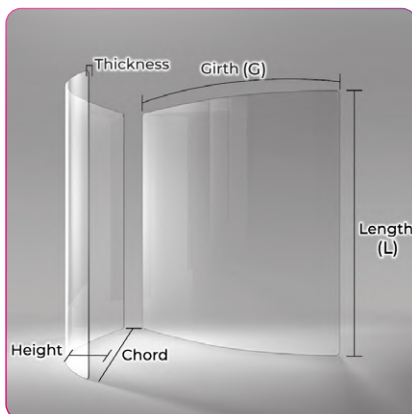

Step into the Future of Architecture with Curved Tempered Glass

Curved tempered glass, also known as "bent glass," is taking the design world by storm, lending a natural, organic feel to buildings that sets them miles apart from the boxy structures of the past. It also offers durability and stability, making it perfect for everything from glass walls and partitions to stunning building exteriors. From laminated glass, digital printing, frosted to patterned glass, the options are endless! Curved tempered glass is the future of architecture, and with a wide range of sizes, thicknesses, and colours to choose from, you'll elevate your next build to iconic status!